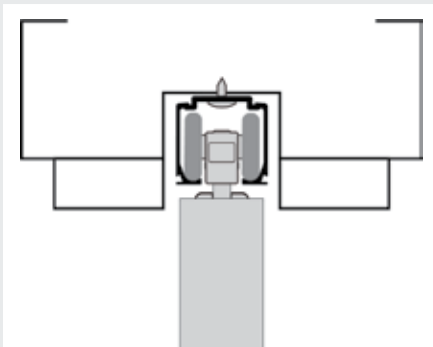

CAVITY SLIDING DOOR FRAMES

**NEW
PRODUCT**

Cavity Sliding Door Frames from Metroll are the ultimate space saving door frame. The frame allows for the door to slide into the wall frame creating clear space around the opening. Metroll Cavity Sliding Door Frames are the perfect combination of style and engineering.

Stronger and sturdier than timber framed doors, Metroll Cavity Sliding Door Frames incorporate quality engineering with heavier gauge steel and superior reinforcing, this makes them more robust than other cavity door options.

- **Made locally**
- **Space saving**
- **Quick and easy to install**
- **Suitable for 90mm stud wall**
- **Made from Zincanneal® 1.2 & 1.6 BMT**
- **Soft open/close option available**
- **Accommodates doors*:**
  - **Up to 60kg**
  - **620 to 920mm wide**
  - **2040 to 2400mm high**

*Door not included

Includes quality track and roller hardware.